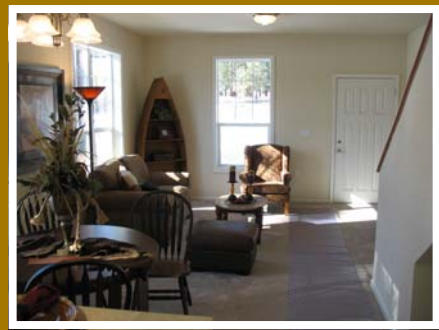

Spring Creek

Townhomes Priced **\$310,000**
Great Starter Home, Excellent Value

Only 2 Remaining

- 1,300 sq ft
- 3 bedrooms
- 2.5 Bathrooms
- 1 car garage
- GE Appliance Package
- Energy Star Efficient
- **Open Market - No restrictions**