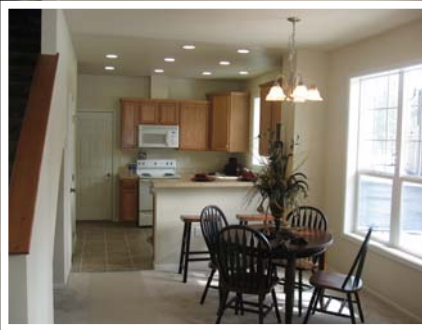

Spring Creek

Townhomes Priced **\$310,000**
Great Starter Home, Excellent Value

Only 2 Remaining

- 1,300 sq ft
- 3 bedrooms
- 2.5 Bathrooms
- 1 car garage
- GE Appliance Package
- Energy Star Efficient
- **Open Market - No restrictions**